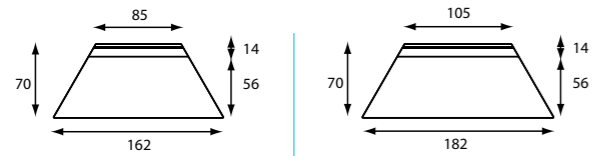

Modules

Trigon Slim Desk